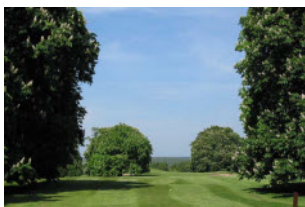

Middleton Hall Golf Club
Hall Orchards
Middleton
King's Lynn
Norfolk PE32 1RY

Tel/Fax 01553 841800