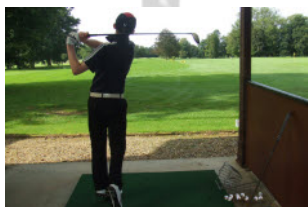

www.middletonhallgolfclub.com
enquiries@middletonhallgolfclub.com