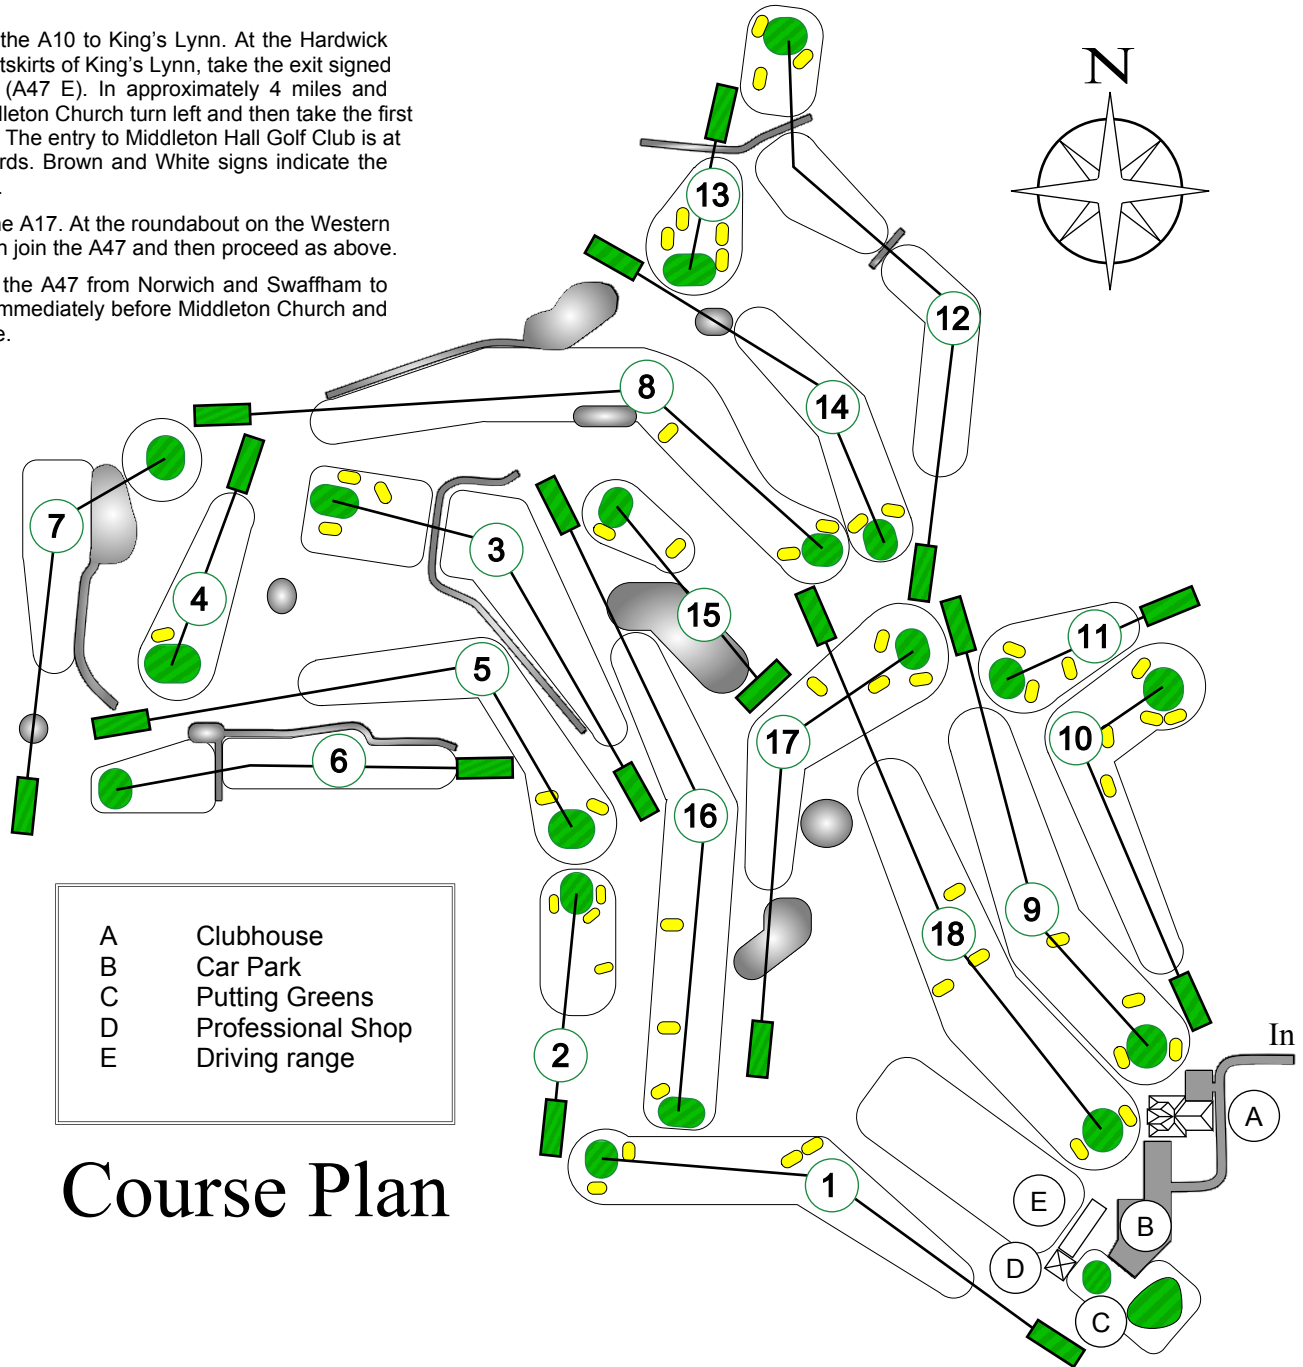

MIDDLETON HALL GOLF CLUB

Office 01553 841800
 Pro Shop 01553 841801
 Fax 01553 841800
 Email enquiries@middletonhallgolfclub.com
 Web www.middletonhallgolfclub.com

HOW TO FIND US:

From the South, take the A10 to King's Lynn. At the Hardwick Roundabout on the outskirts of King's Lynn, take the exit signed Swaffham & Norwich (A47 E). In approximately 4 miles and immediately after Middleton Church turn left and then take the first left into Hall Orchards. The entry to Middleton Hall Golf Club is at the end of Hall Orchards. Brown and White signs indicate the direction from the A47.

From the North take the A17. At the roundabout on the Western outskirts of King's Lynn join the A47 and then proceed as above.

From the East, follow the A47 from Norwich and Swaffham to Middleton. Turn right immediately before Middleton Church and then proceed as above.

Score Card

Hole	White Yards	Par	Yellow Yards	Stroke Index	Red Yards	Par	Stroke Index
1	379	4	347	9	323	4	7
2	190	3	168	11	164	3	13
3	386	4	354	5	309	4	5
4	163	3	157	15	138	3	17
5	423	4	340	3	279	4	11
6	294	4	282	13	267	4	3
7	301	4	283	17	233	4	15
8	551	5	520	1	474	5	1
9	369	4	332	7	330	4	9
Out	3056	35	2783		2517		35
10	298	4	271	10	242	4	12
11	138	3	128	16	114	3	16
12	467	5	444	6	407	5	4
13	158	3	132	18	115	3	18
14	315	4	296	2	277	4	2
15	168	3	162	12	138	3	14
16	498	5	467	4	417	5	6
17	349	4	324	8	310	4	8
18	457	5	450	14	319	4	10
In	2848	36	2674		2339		35
Out	3056	35	2783		2517		35
Total	5904	71	5457		4856		70

Course Plan

Hall Orchards, Middleton, King's Lynn, Norfolk PE32 1RY